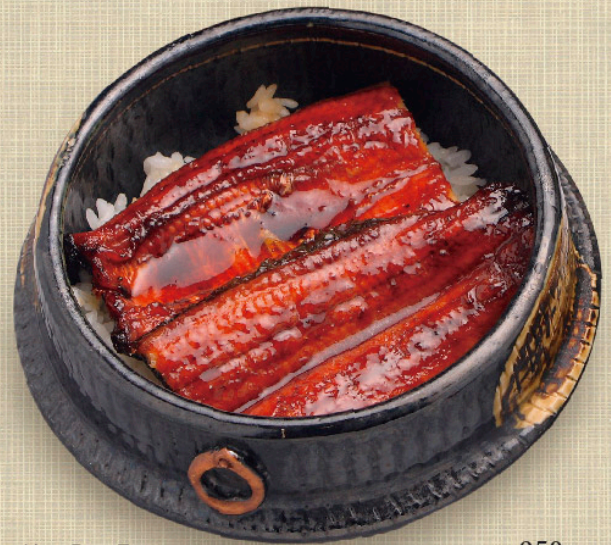

Una Don Zen 950
鰻丼膳 日本産 Import from Japan 1,600
Set meal with rice bowl of teriyaki-grilled eel